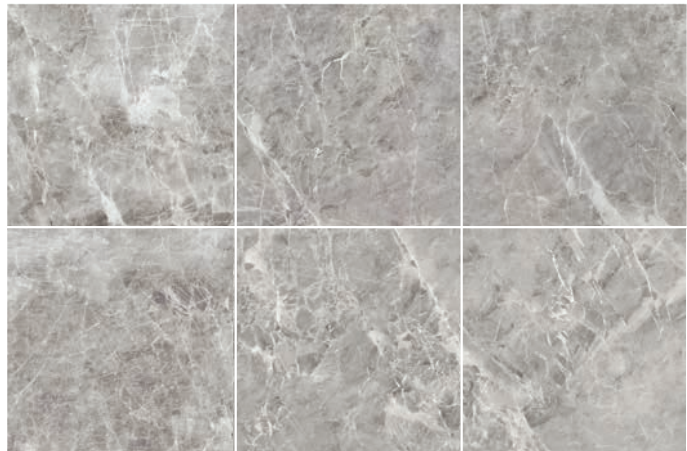

60x60cm 60x30cm 120x60cm

JLBMB8534N
 natural polish

JLBMB8534CP
 full polish

Size: 120x60cm/60x60cm/30x60cm/30x30cm

60x60cm 60x30cm 120x60cm

MARBLE PORCELAIN

Porcelain Stoneware

JLBMB2538N
natural polish

JLBMB2538CP
full polish

Size: 120x60cm/60x60cm/30x60cm/30x30cm

60x60cm 60x30cm 120x60cm

JLBMB8539N
natural polish

JLBMB8539CP
full polish

Size: 120x60cm/60x60cm/30x60cm/30x30cm

60x60cm 60x30cm 120x60cm

JLBMB8539N