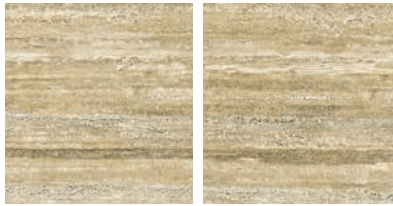

60x60cm 60x30cm 120x60cm

JLBMB8534N
 natural polish

JLBMB8534CP
 full polish

Size: 120x60cm/60x60cm/30x60cm/30x30cm

60x60cm 60x30cm 120x60cm

MARBLE PORCELAIN

Porcelain Stoneware

JLBMB2538N
natural polish