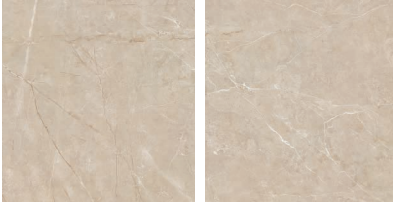

JLBMB1562N

Size:30x60cm 12"x24" ▼

MARBLE PORCELAIN

Porcelain Stoneware

JLBMB8558N
Size:60x60cm 24"x24" ▲

JLBMB7532N
Size:60x90cm 24"x36" ◀

								<p>▼ GROSOR. THICKNESS ▲ 9.5 - 13 mm</p>
---	---	---	--	---	---	---	---	--

MARBLE PORCELAIN

Porcelain Stoneware

JLBMB1562N
natural polish

JLBMB1562CP
full polish

Size: 120x60cm/60x60cm/30x60cm/30x30cm

60x60cm 60x30cm 120x60cm

JLBMB8557N
natural polish

JLBMB8557CP
full polish