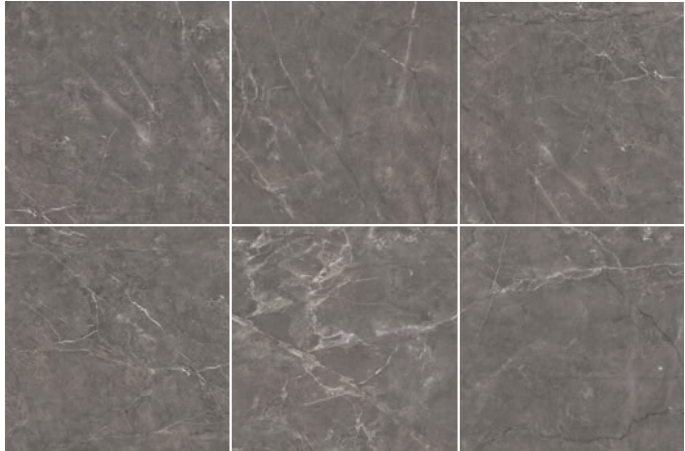

Size: 120x60cm/60x60cm/30x60cm/30x30cm

60x60cm 60x30cm 120x60cm

JLBMB8558N
natural polish

JLBMB8558CP
full polish

Size: 120x60cm/60x60cm/30x60cm/30x30cm

60x60cm 60x30cm 120x60cm

GROSOR. THICKNESS
 ▲ 9.5 - 13 mm